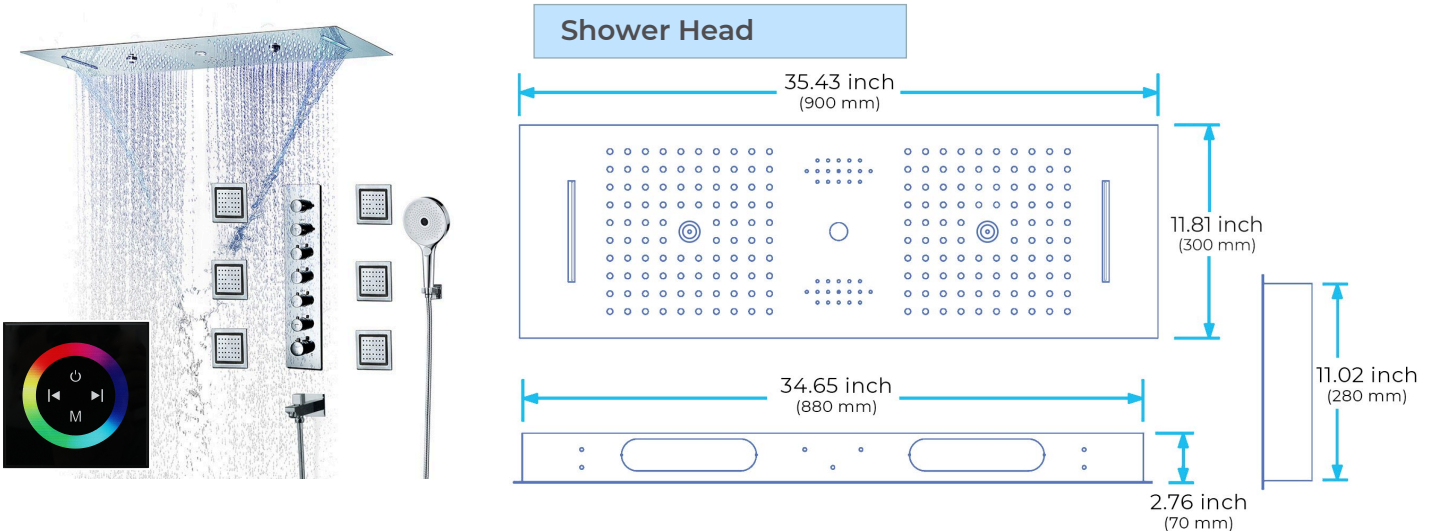

CHROME TOUCH PANEL CONTROLLED LED THERMOSTATIC RECESSED CEILING MOUNT MUSICAL RAINFALL SHOWER SYSTEM WITH JETTED BODY SPRAYS AND HAND SHOWER SPECIFICATIONS

Shower Panel /Hose Material: 304 Stainless Steel
 Shower Head Size: 900*300 mm
 Showerheads Install: Embedded Ceiling Mounted
 Concealed Mixer Install: Wall-Mounted
 LED Shower Head Functions: Rainfall, Waterfall, Mist, Water Column
 Water Pressure: 0.3 MPA
 Water Flow: 16L/min~28L/min
 Shower Accessories Material: Brass
 LED Light: Need to Connect Power
 LED Light Color: 64 Color
 Shower Hose Length: 1.5M
 AC: 100-265V 50/60Hz
 Music: Need Bluetooth

Touch Panel Control

All dimensions and specifications are nominal and may vary. Use actual products for accuracy in critical situations.