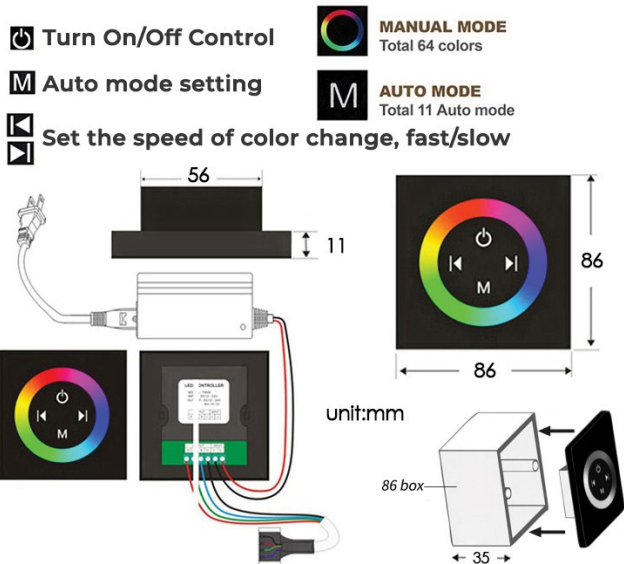

CHROME TOUCH PANEL CONTROLLED LED THERMOSTATIC RECESSED CEILING MOUNT MUSICAL RAINFALL SHOWER SYSTEM WITH JETTED BODY SPRAYS AND HAND SHOWER SPECIFICATIONS

Shower Panel /Hose Material: 304 Stainless Steel
 Shower Head Size: 900*300 mm
 Showerheads Install: Embedded Ceiling Mounted
 Concealed Mixer Install: Wall-Mounted
 LED Shower Head Functions: Rainfall, Waterfall, Mist, Water Column
 Water Pressure: 0.3 MPA
 Water Flow: 16L/min~28L/min
 Shower Accessories Material: Brass
 LED Light: Need to Connect Power
 LED Light Color: 64 Color
 Shower Hose Length: 1.5M
 AC: 100-265V 50/60Hz
 Music: Need Bluetooth

Touch Panel Control

All dimensions and specifications are nominal and may vary. Use actual products for accuracy in critical situations.